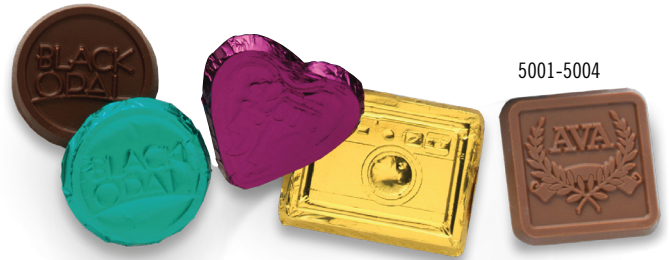

Item / Description	Apx. Net Wt.	250+	500+	1000+	2500+
1001 2" x 2" Shape	.5 oz.	$2.54(R)	$2.40(R)	$2.04(R)	$1.83(R)
1002 2" x 3" Shape	.75 oz.	$2.82(R)	$2.54(R)	$2.40(R)	$2.04(R)
1003 3" x 3" Shape	1 oz.	$3.17(R)	$3.03(R)	$2.89(R)	$2.68(R)

• Mold fee $137(V)