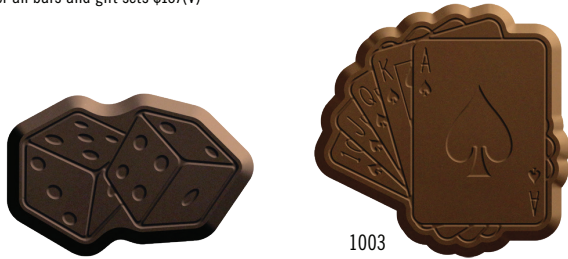

Item / Description	Apx. Net Wt.	125+	250+	500+	1000+
8008 4-Pk Wrapper Bar Gift Set w/Standard Packaging (1 Design)	3 oz.	$22.42(R)	$21.78(R)	$20.94(R)	$20.09(R)
8011 4-Pk Wrapper Bar Gift Set w/Standard Packaging (Up to 4 Designs)	3 oz.	$25.24(R)	$24.39 (R)	$23.48(R)	$22.56(R)

• Mold fee for all bars and gift sets $137(V)