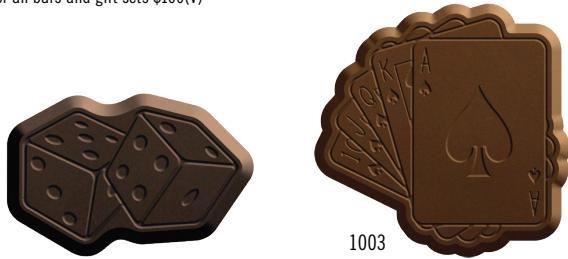

1003

Item / Description	Apx. Net Wt.	125+	250+	500+	1000+
8008 4-Pk Wrapper Bar Gift Set w/Standard Packaging (1 Design)	3 oz.	$15.90(R)	$15.45(R)	$14.85(R)	$14.25(R)
8011 4-Pk Wrapper Bar Gift Set w/Standard Packaging (Up to 4 Designs)	3 oz.	$17.90(R)	$17.30(R)	$16.65(R)	$16.00(R)

• Mold fee for all bars and gift sets $100(V)

1002